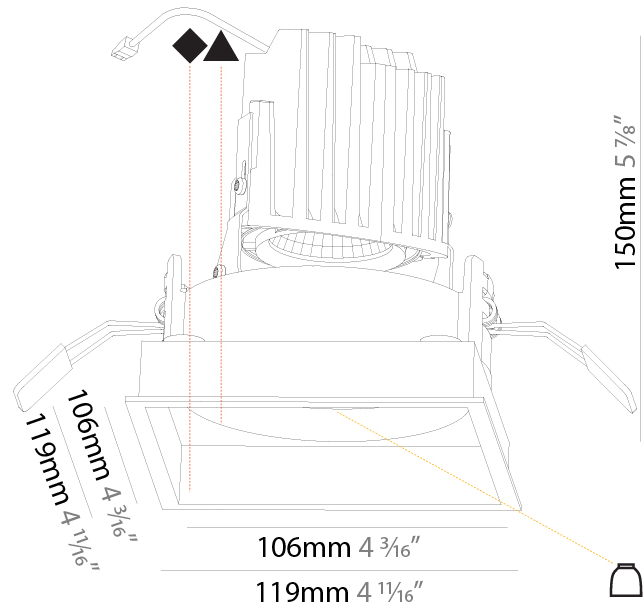

GENERAL

Series: Bioniq
Subseries: Bioniq Square Deep
Brand: Prolicht
Division: Architectural
Mounting Type: Recessed
Mounting Location: Ceiling
Subcategory: Downlight

PHYSICAL

Shape: Square
Length (mm): 119
Length (in): 4 ¹¹/₁₆
Width (mm): 119
Width (in): 4 ¹¹/₁₆
Depth (mm): 150
Depth (in): 5 ⁷/₈
Ceiling Thickness (mm): 10 / 12.5 / 15
Ceiling Thickness (in): 3/8 or 1/2 or 9/16
Min. Recessing Depth (mm): 170
Min. Recessing Depth (in): 6 ¹¹/₁₆
Light Distribution: Downlight
Weight (kg): 0.592
Weight (lbs): 1.31
Fixture Finish: SSR / BKV / CWI / CRY / HAB / LAG / UFT / ITA / RUA / RUR / MIC / FTG / MYG / TWT / LOD / PUS / FRO / FUP / KIA / POP / BLS / SPG / MEY / GOH / GUM / CHC / COM / ABZ / JAG / OBR / MOS / ROR
Fixture Material: Aluminum Die Cast
Cut-out Measurements: 114mm / 4 1/2" x 114mm / 4 1/2"

ELECTRICAL

Lamp Type: LED (Zhaga Standard)
Total Output Wattage (W): 15
Dimming: Dali Dimming
Driver Included: No
Driver Location: Recessed Housing
Driver Type: Constant Current 120Vac
Housing: See components
Input Voltage (V): 120
Constant Current (MA): 350

LED

Number of LEDs: 1
Color Temperature (°K): Warm Dim
Max. Delivered Lumen (lm): 760
Nominal Lumen (lm): 1140
CRI: >90 CRI
Lamp Life (hrs): 50000

OPTICAL

Reflector°: 20 / 40 / 60
Adjustability: Rotational 355°; Tilt 30°

RATINGS AND CERTIFICATIONS

Certified By: Certified for North American Standards
IP rating: IP20